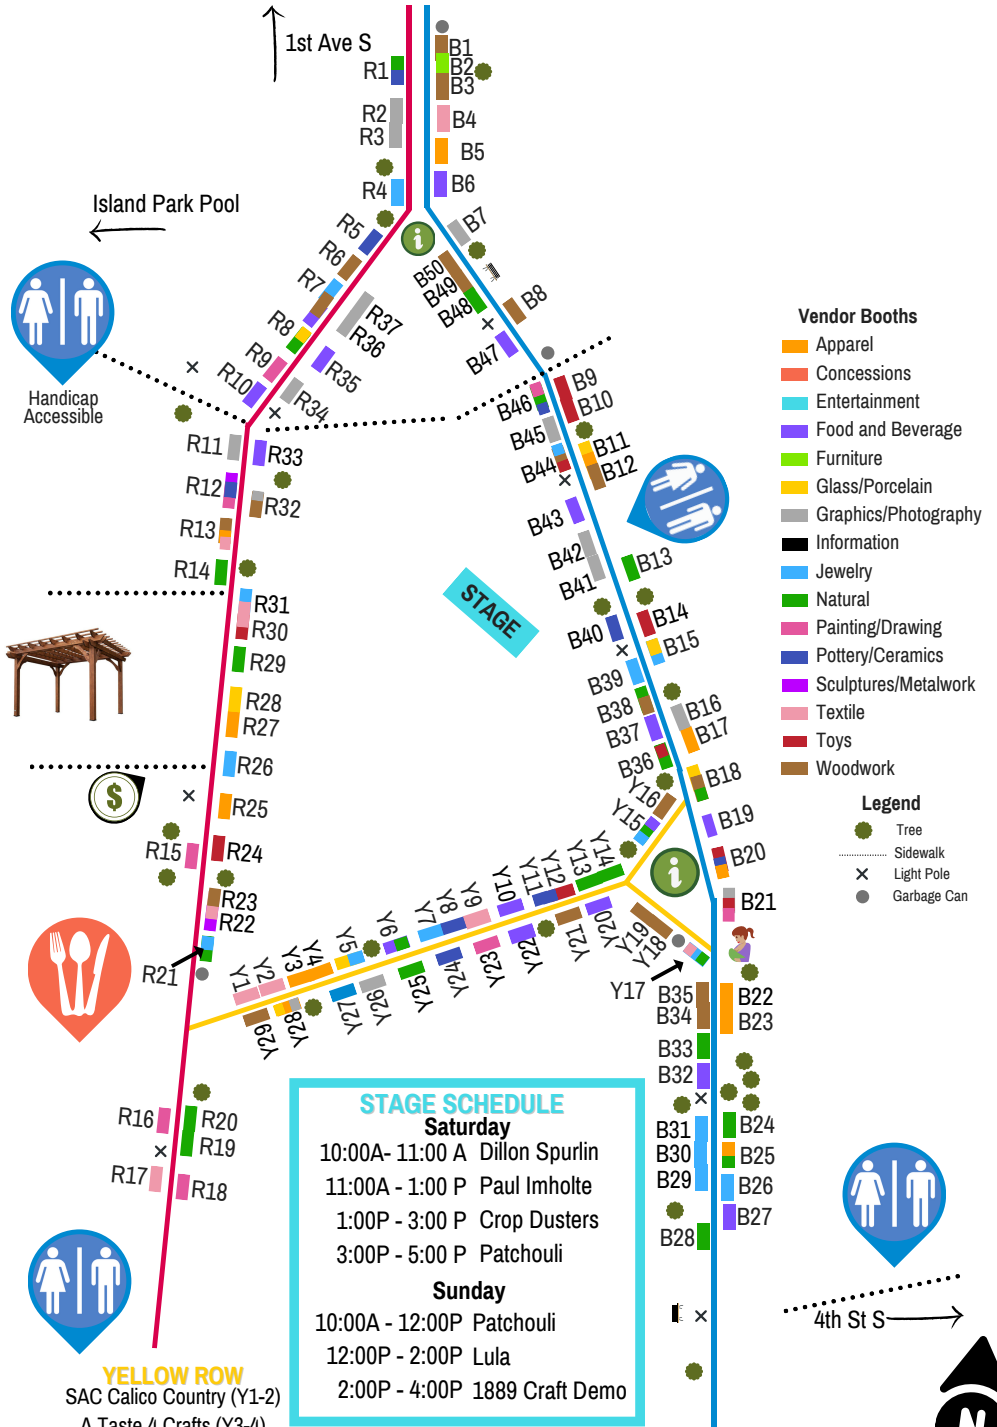

YELLOW ROW

- SAC Calico Country (Y1-2)
- A Taste 4 Crafts (Y3-4)
- The Glass Goose (Y5)
- Jakes Syrups & Natural Products (Y6)
- CS Designs (Y7-9)
- Perfectly Nuts (Y10)
- Nature's Gems (Y11-12)
- Billie's Soap (Y13-14)
- Harlow Grace Designs (Y15)
- Rough Rider Laser (Y16)
- Lil' Hippie Co. (Y17)
- Willerts Wood Farm (Y18-19)
- Off The Deck Hot Sauce (Y20)
- CG Designs (Y21)
- Barnes Farm Candy Shoppe (Y22)
- MC Henna & Body Art (Y23)
- Ashley Beth Pottery (Y24)
- Free Soul Candle Co (Y25)
- Scott Seiler Photography (Y26)
- Bedangled (Y27)
- Raising Wolves Art (Y28)
- Werner-Wilson Crafts (Y29)

STAGE SCHEDULE

Saturday

- 10:00A - 11:00 A Dillon Spurlin
- 11:00A - 1:00 P Paul Imholte
- 1:00P - 3:00 P Crop Dusters
- 3:00P - 5:00 P Patchouli

Sunday

- 10:00A - 12:00P Patchouli
- 12:00P - 2:00P Lula
- 2:00P - 4:00P 1889 Craft Demo

- ### Vendor Booths
- Apparel
 - Concessions
 - Entertainment
 - Food and Beverage
 - Furniture
 - Glass/Porcelain
 - Graphics/Photography
 - Information
 - Jewelry
 - Natural
 - Painting/Drawing
 - Pottery/Ceramics
 - Sculptures/Metalwork
 - Textile
 - Toys
 - Woodwork
- ### Legend
- Tree
 - Sidewalk
 - Light Pole
 - Garbage Can